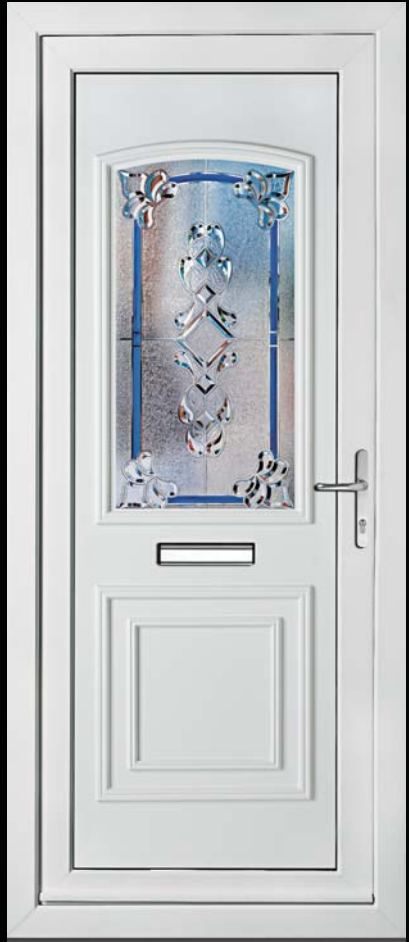

Seville Antique Jacobean

Kensington Two Antique Victorian

Antique Victorian Glass Detail

**PLEASE NOTE** Our Crystal panels may contain uneven minor imperfections that are all part of the character of the design and are deemed acceptable.