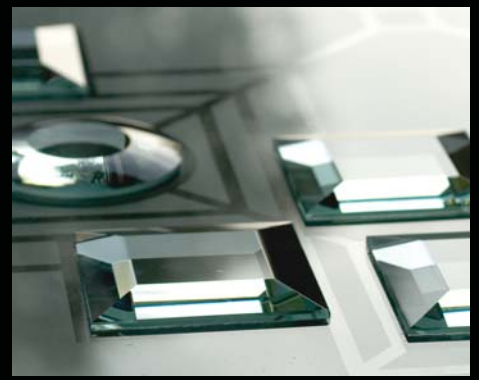

Balmoral One Ceramic Diamond Trio